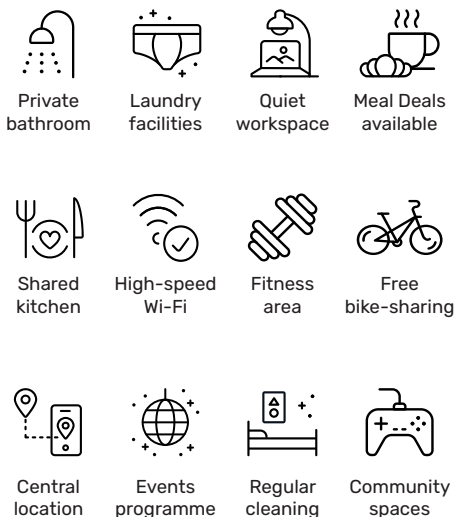

Facilities

All rooms have

- Fully equipped rooms
- Private en-suite bathroom
- Study desk
- Flat screen TV
- Speedy Wi-Fi
- Access to fully equipped shared kitchen
- Bed linen and towels
- Regular room cleaning
- Free laundry facilities
- Gym access